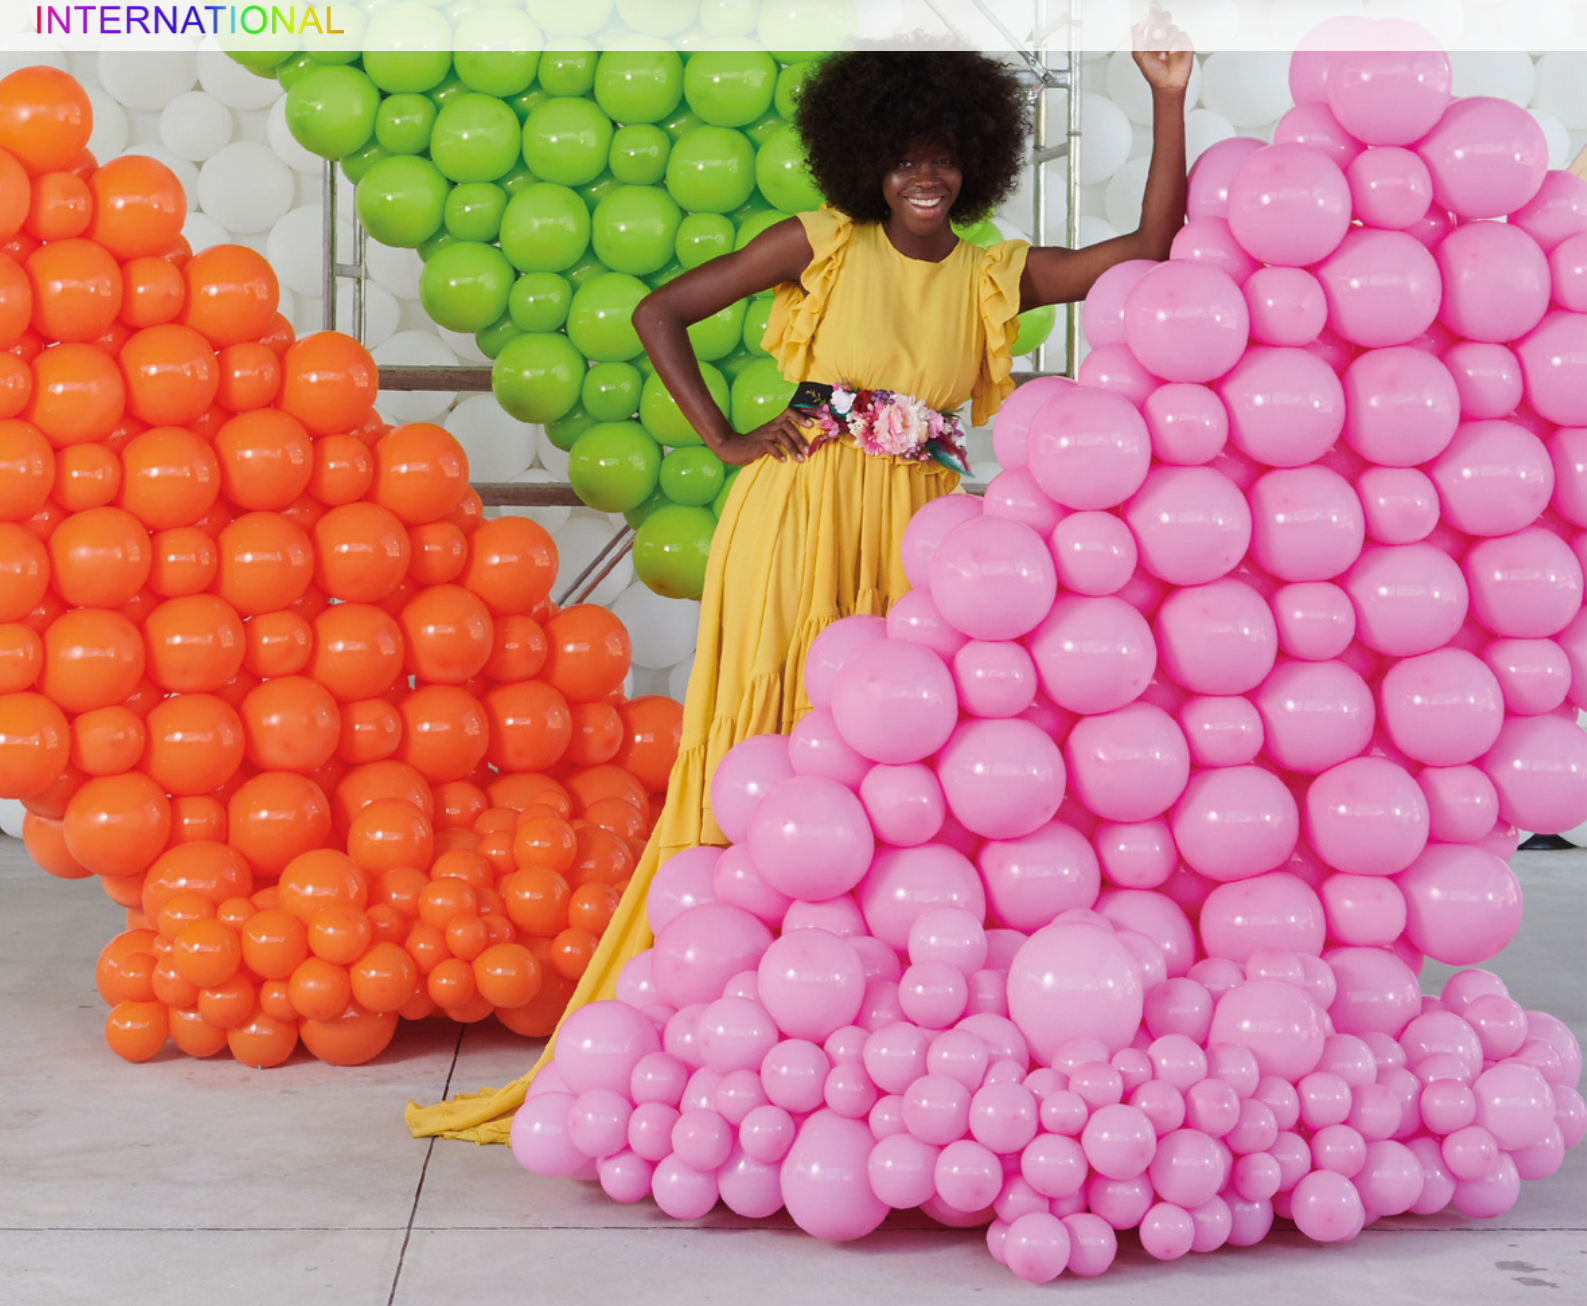

# Tutti Frutti

G120  
33 cm/13"  
#006  
ROSE

G120  
33 cm/13"  
#011  
LIGH GREEN

G120  
33 cm/13"  
#004  
ORANGE